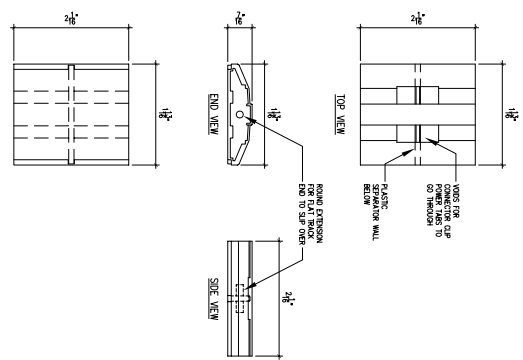

SNAP-FIT CONNECTOR BASE