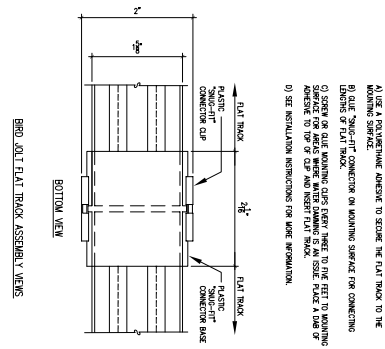

SNAP-FIT CONNECTOR CUP

BIRD JOINT FLAT TRACK ASSEMBLY VIEWS