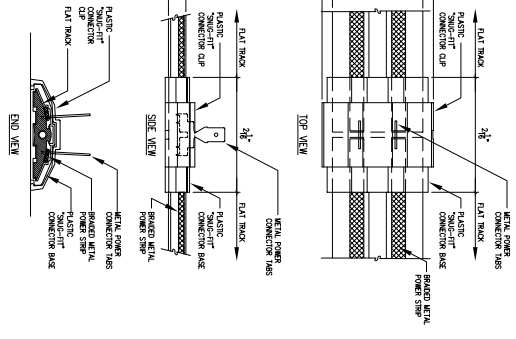

SNAP-FIT CONNECTOR CUP