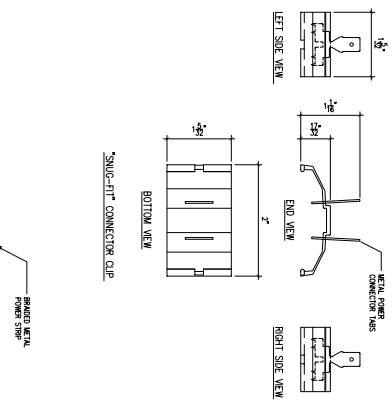

FLEXIBLE FLAT TRACK (100' ROLLS)