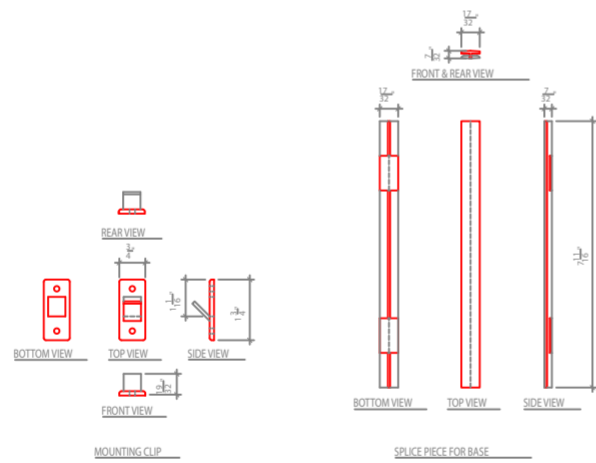

BIRD-B-GONE, INC.