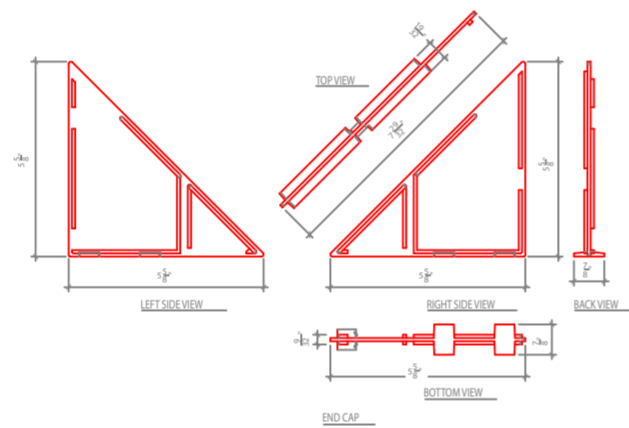

BIRD-B-GONE, INC.