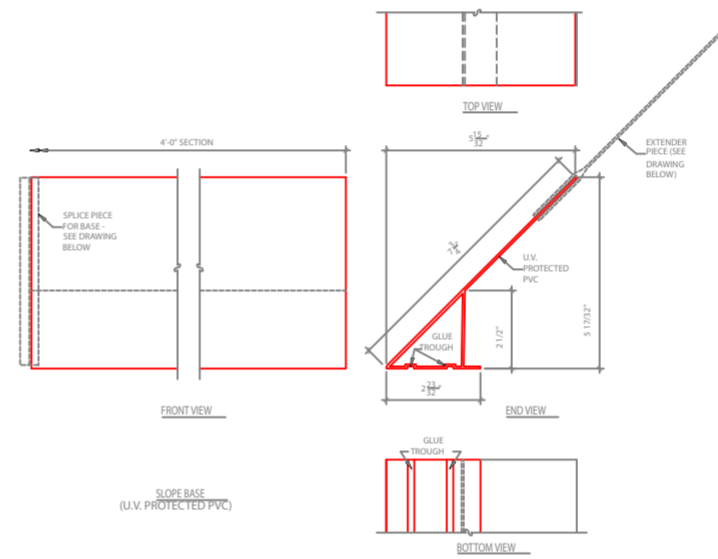

BIRD-B-GONE, INC.